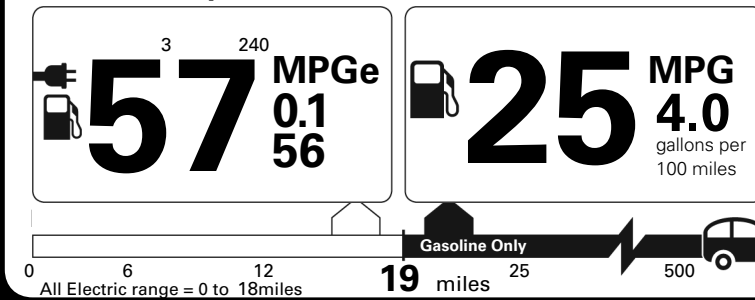

Total Suggested Retail Price: \$ 62,985.00

Fuel Economy and Environment

Plug-In Hybrid Vehicle
Electricity-Gasoline

Fuel Economy Small SUV 4WD range from 16 to 125 MPGe. The best vehicle rates 142 MPGe.

You spend
\$ 750