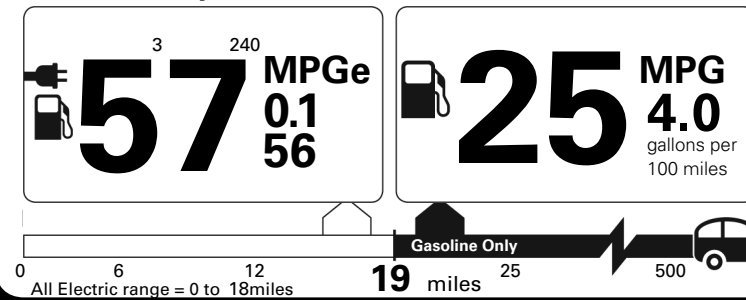

800.00

1,095.00

\$ 70,635.00

Fuel Economy and Environment

Plug-In Hybrid Vehicle
Electricity-Gasoline

Fuel Economy Small SUV 4WD range from 16 to 125 MPGe. The best vehicle rates 142 MPGe.

You spend
\$ 750

more in fuel costs
over 5 years
compared to the
average new vehicle.